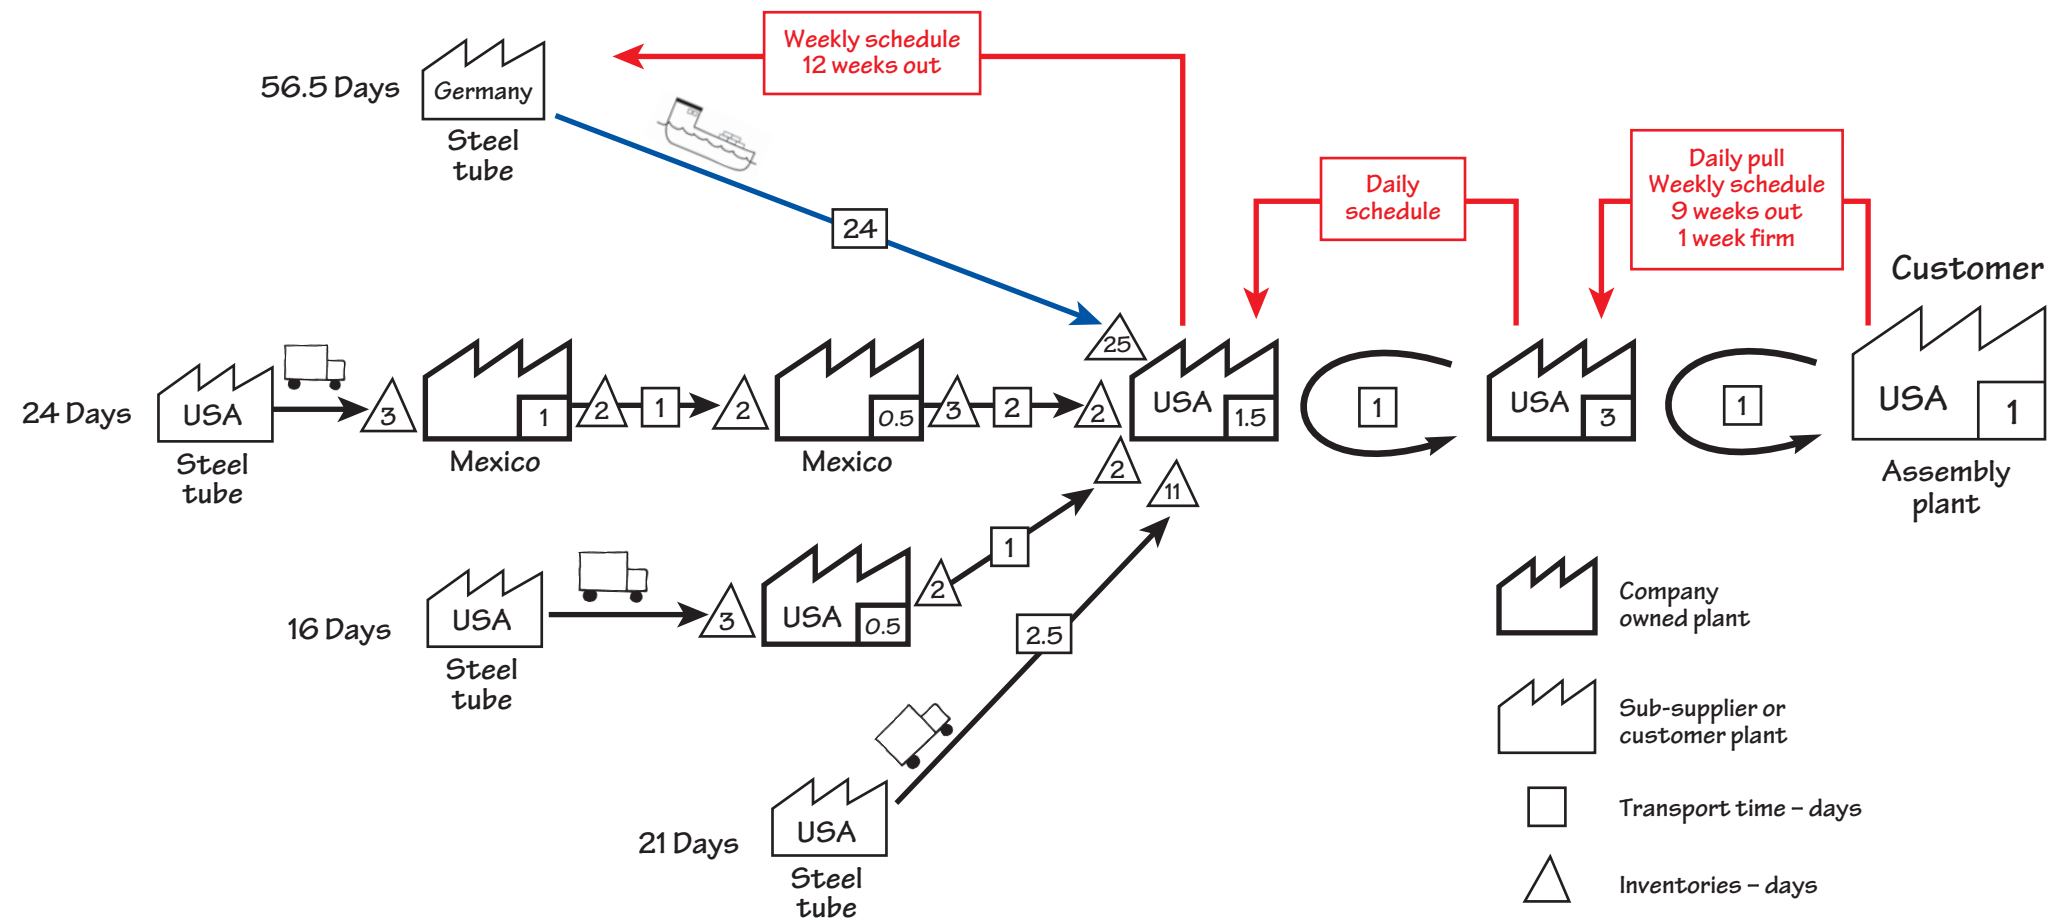

Current-State System — Weeks

Shortest lead time = 26 weeks. Longest lead time = 90 weeks.

Future-State System — Days

Shortest lead time = 16 days. Longest lead time = 56 days.