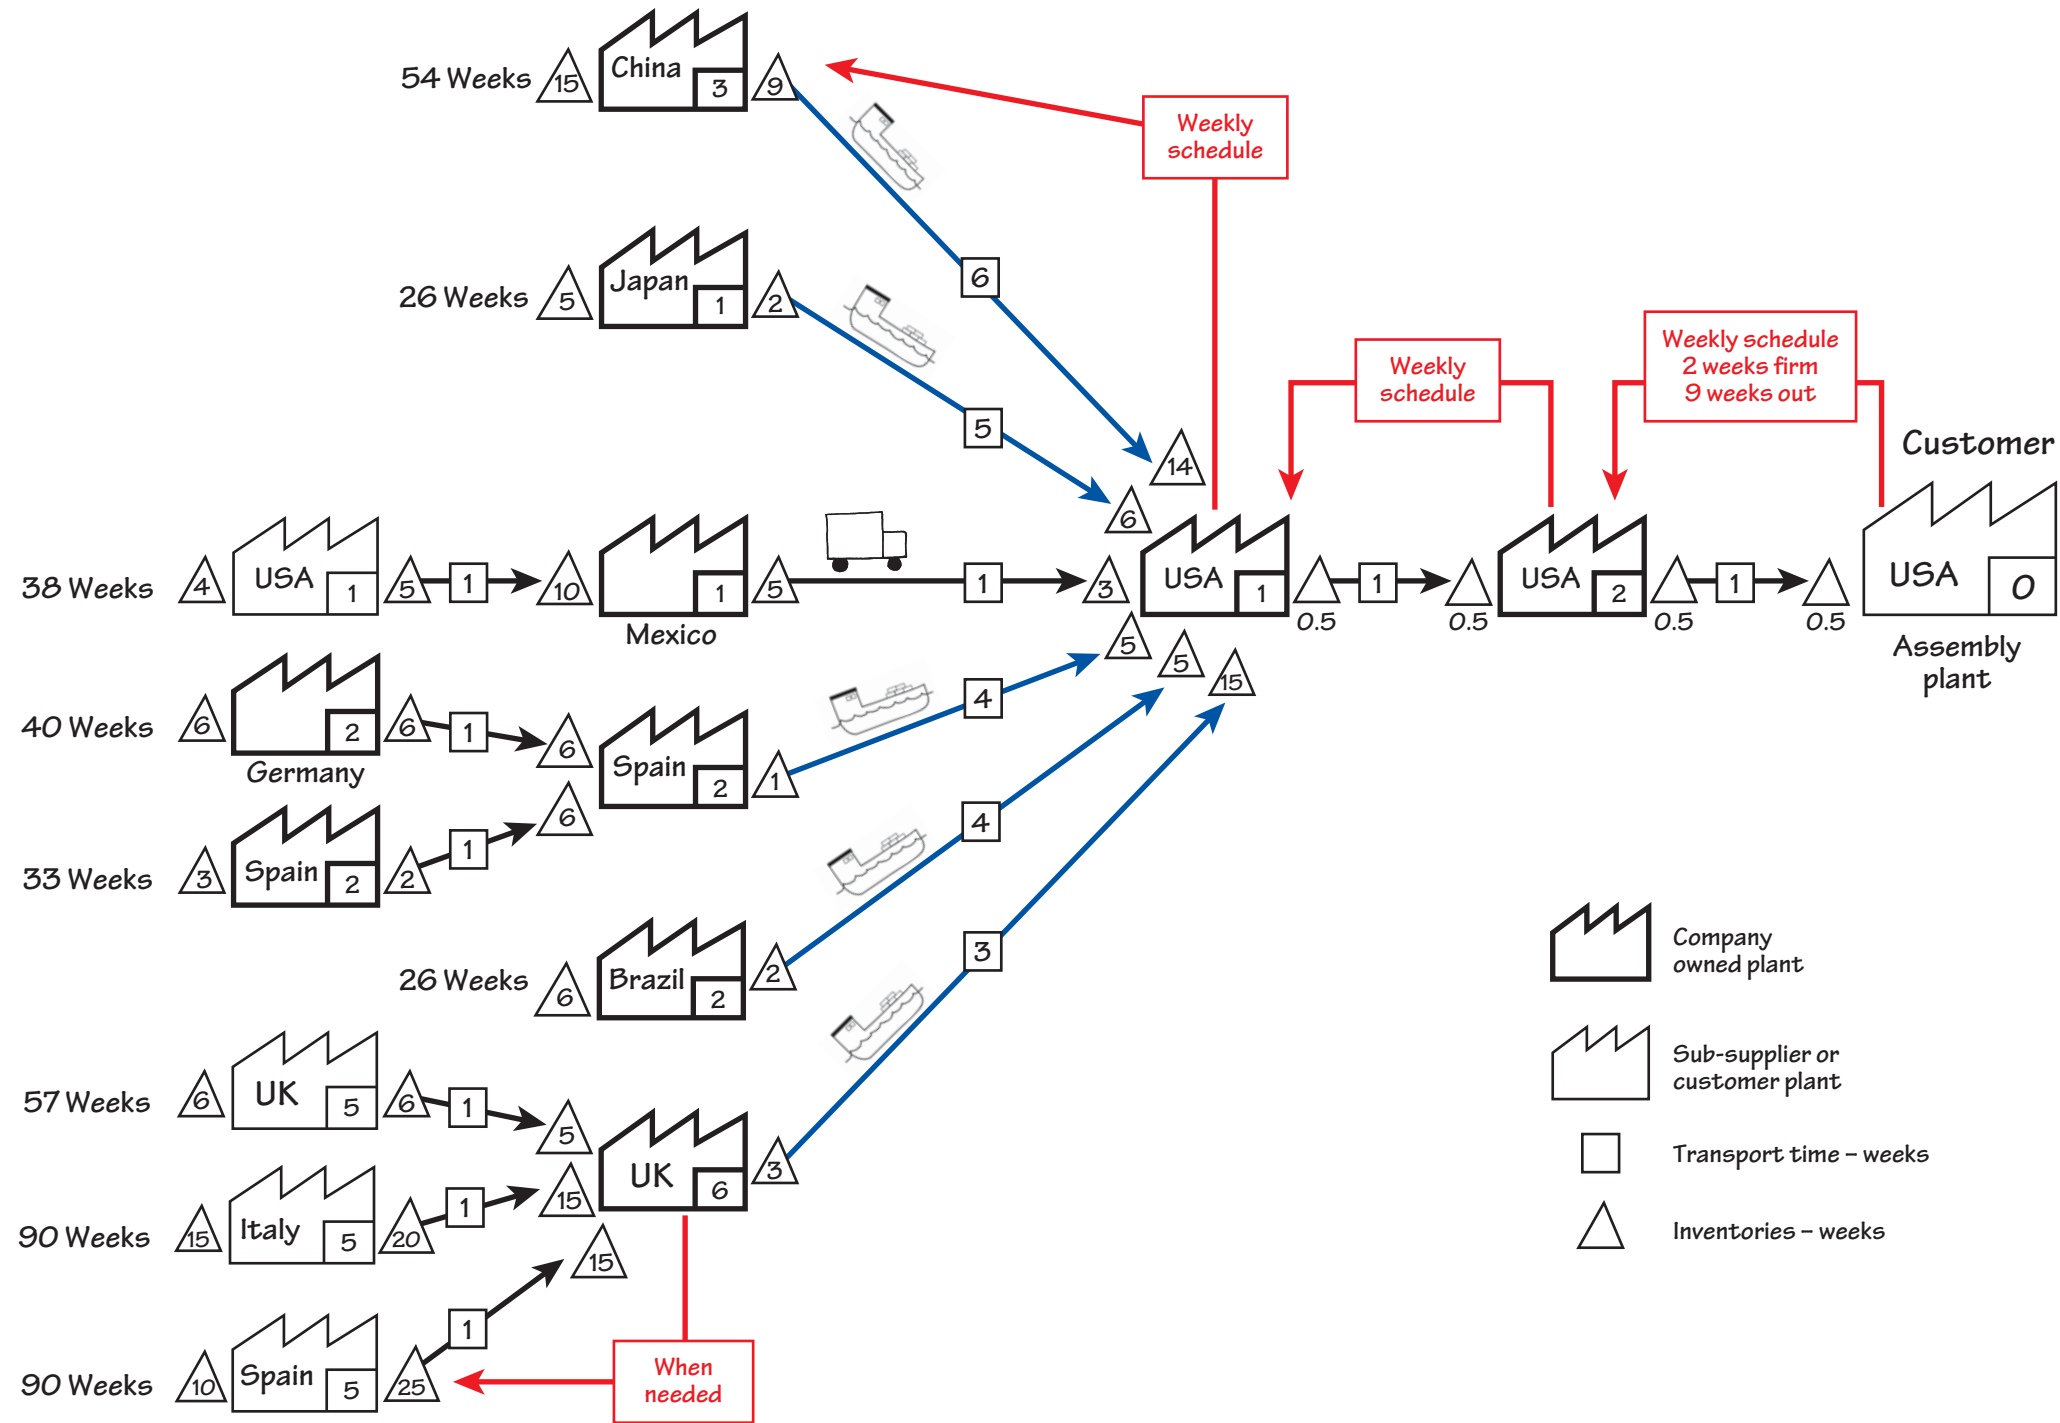

Current-State System — Weeks

Shortest lead time = 26 weeks. Longest lead time = 90 weeks.

Future-State System — Days

Shortest lead time = 16 days. Longest lead time = 56 days.